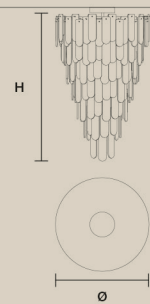

w 155 cm / 61.00"  
d 50 cm / 19.70"  
H 50 cm / 19.70"  
■ 75 kg / 165.00 lb

STANDARD LIGHTING  
36×E14×10 W MAX (NOT INCL.)

## DIMMING CONTROL

Only with dimmable bulbs

ROYALE PL 33/75/125 

ø 75 cm / 29.50"  
H 125 cm / 49.20"  
■ 61 kg / 134.20 lb

STANDARD LIGHTING  
33×E14×10 W MAX (NOT INCL.)

### SINGLE CANOPY

SIZE	
Ø	18 cm / 7.10"
H	6 cm / 2.40"

FINISHINGS
● V87

PRODUCT NAME
ROYALE S 9/50/55
ROYALE S 30/80/75
ROYALE S 40/100/110