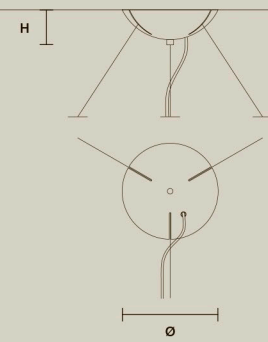

## DIMMING CONTROL

Only with dimmable bulbs

ROYALE PL 33/75/125 

ø 75 cm / 29.50"  
H 125 cm / 49.20"  
■ 61 kg / 134.20 lb

STANDARD LIGHTING  
33×E14×10 W MAX (NOT INCL.)

### SINGLE CANOPY

SIZE	
Ø	18 cm / 7.10"
H	6 cm / 2.40"

FINISHINGS
● V87

PRODUCT NAME
ROYALE S 9/50/55
ROYALE S 30/80/75
ROYALE S 40/100/110