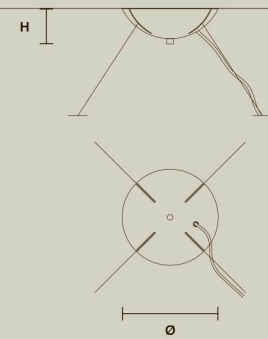

## DIMMING CONTROL

Only with dimmable bulbs

ROYALE PL 33/75/125 

ø 75 cm / 29.50"  
H 125 cm / 49.20"  
■ 61 kg / 134.20 lb

STANDARD LIGHTING  
33×E14×10 W MAX (NOT INCL.)

### SINGLE CANOPY

SIZE	
Ø	18 cm / 7.10"
H	6 cm / 2.40"

FINISHINGS
● V87

PRODUCT NAME
ROYALE S 9/50/55
ROYALE S 30/80/75
ROYALE S 40/100/110

### SINGLE CANOPY

SIZE	
Ø	18 cm / 7.10"
H	6 cm / 2.40"

FINISHINGS
● V87

PRODUCT NAME
ROYALE S 12/85/50 OV

### SINGLE CANOPY

SIZE	
Ø	18 cm / 7.10"
H	6 cm / 2.40"

FINISHINGS
● V87

PRODUCT NAME
ROYALE S 24/120/50 OV
ROYALE S 36/155/50 OV