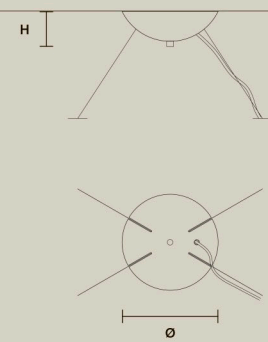

### SINGLE CANOPY

SIZE	
Ø	18 cm / 7.10"
H	6 cm / 2.40"

FINISHINGS
● V87

PRODUCT NAME
ROYALE S 9/50/55
ROYALE S 30/80/75
ROYALE S 40/100/110

### SINGLE CANOPY

SIZE	
Ø	18 cm / 7.10"
H	6 cm / 2.40"

FINISHINGS
● V87

PRODUCT NAME
ROYALE S 12/85/50 OV

### SINGLE CANOPY

SIZE	
Ø	18 cm / 7.10"
H	6 cm / 2.40"

FINISHINGS
● V87

PRODUCT NAME
ROYALE S 24/120/50 OV
ROYALE S 36/155/50 OV